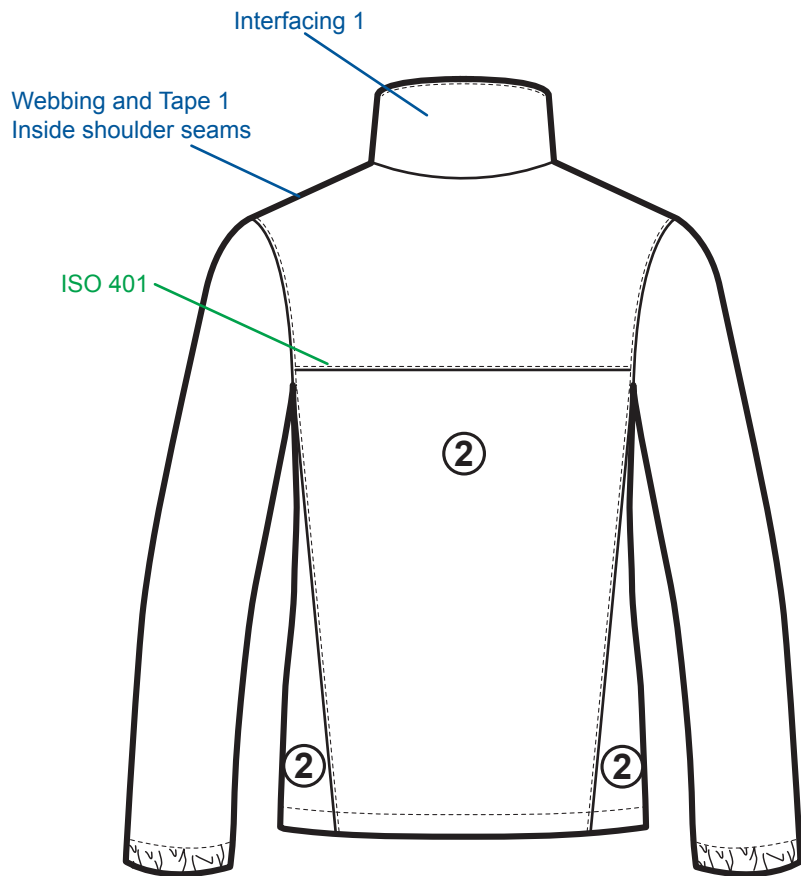

## Technical

Line Slot: Mount Grant Fleece FZ		State: Production		Season: F25			
Merchandise Division: Sportswear		Merchandise Collection: Outdoor		Product Class: Fleece FZ			
Designer: so.tauch		Developer: ccheng		LO Developer: keerthis		Sourcing Manager: james.burnett	
Fit Engineer: ccheng							
Design:	F6MS172522	Sample LO:		Production LO:	India		
Style	Material Style	Style Description	Pattern	Base Size	Size Scale	Fit	SMU Type
XM1247	1725221	Mount Grant™ Fleece Full Zip	M16M3941	M	S - XXL	Regular	Carry Over, Tag On