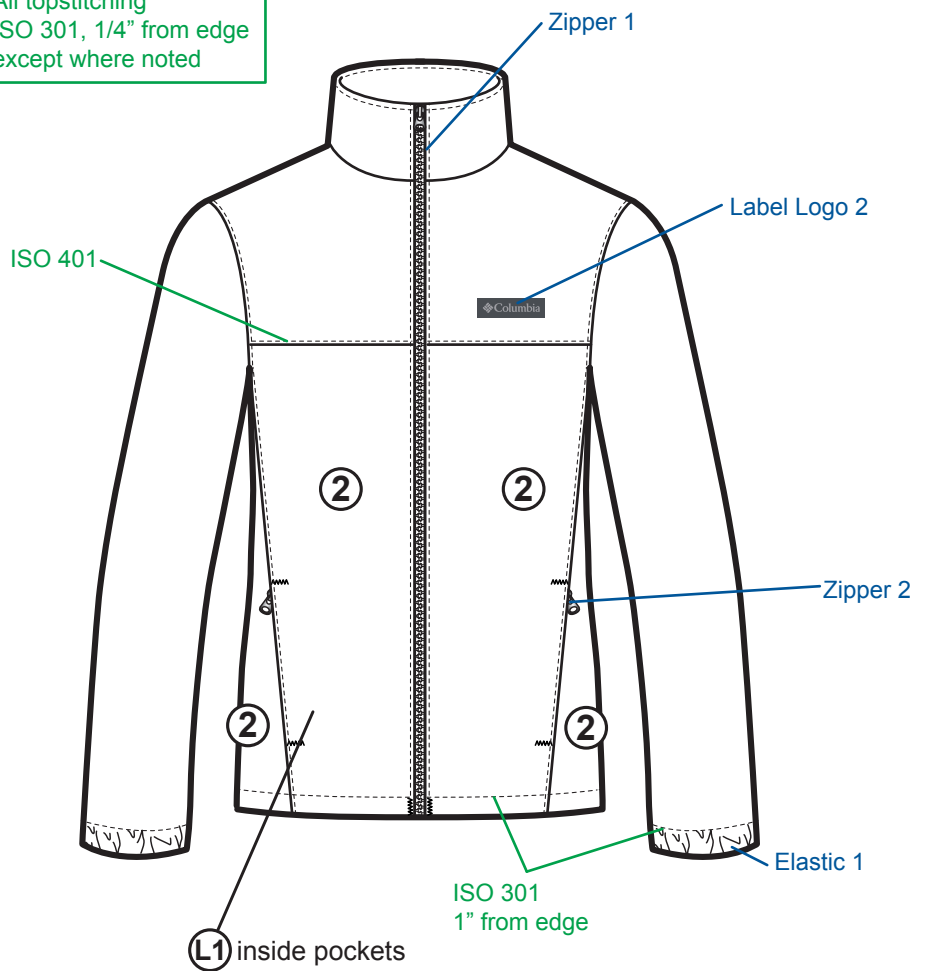

Technical

Line Slot: Mount Grant Fleece FZ		State: Production		Season: F25			
Merchandise Division: Sportswear	Merchandise Collection: Outdoor	Product Class: Fleece FZ					
Designer: so.tauch	Developer: ccheng	LO Developer: keerthis		Sourcing Manager: james.burnett			
Fit Engineer: ccheng							
Design: F6MS172522	Sample LO:	Production LO:	India				
Style XM1247	Material Style 1725221	Style Description Mount Grant™ Fleece Full Zip	Pattern M16M3941	Base Size M	Size Scale S - XXL	Fit Regular	SMU Type Carry Over, Tag On

Last Updated: 12/11/23 TH

*All Shell ① unless indicated

All topstitching
ISO 301, 1/4" from edge
except where noted