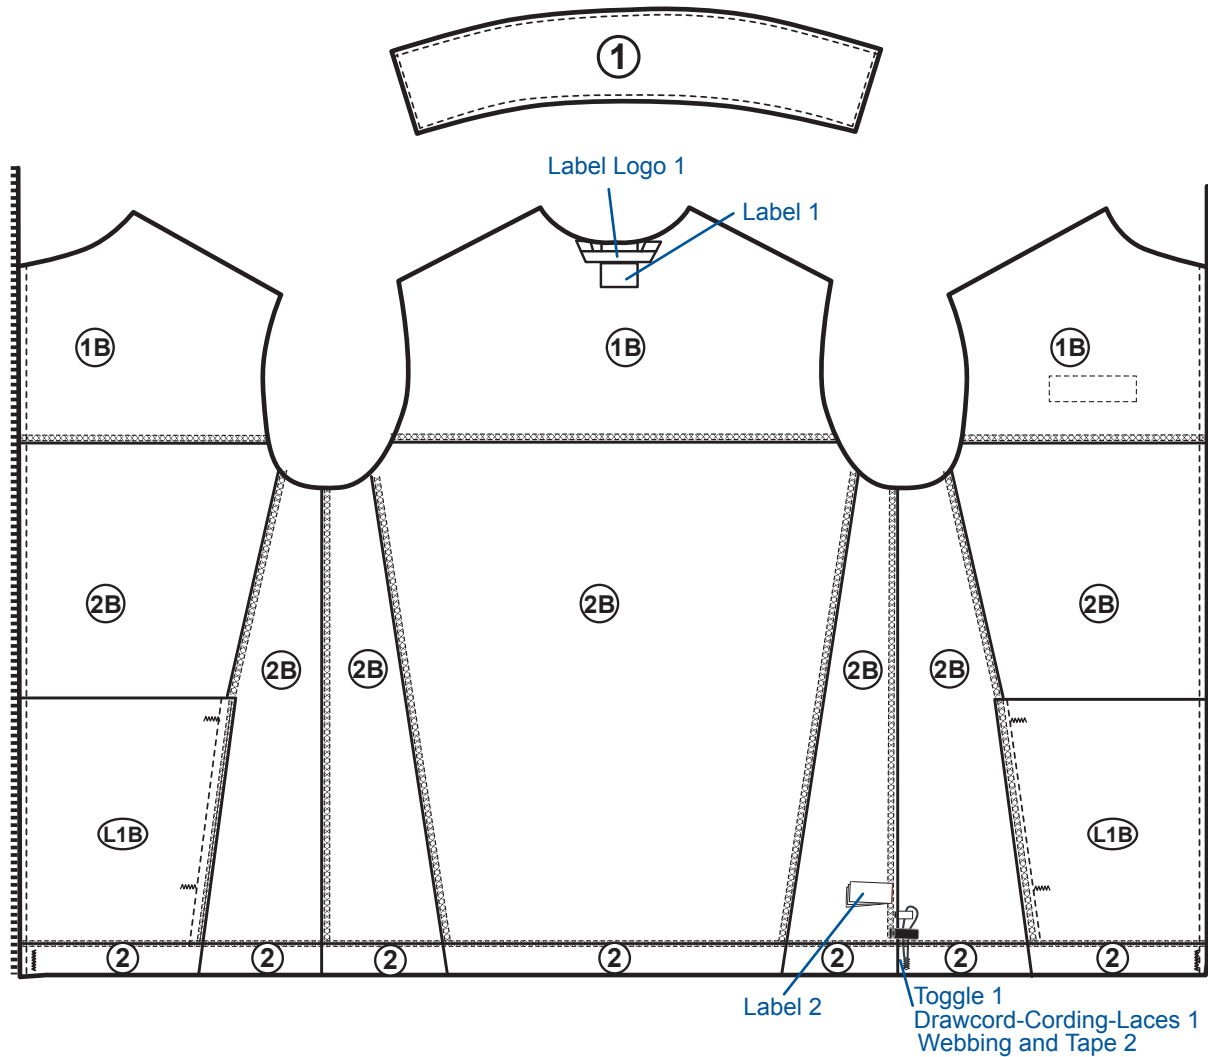

Technical

Line Slot: Mount Grant Fleece FZ   State: Production   Season: F25
Merchandise Division: Sportswear   Merchandise Collection: Outdoor   Product Class: Fleece FZ
Designer: so.tauch   Developer: ccheng   LO Developer: keerthis   Sourcing Manager: james.burnett
Fit Engineer: ccheng

Design:	F6MS172522	Sample LO:	Production LO:	India			
Style	Material Style	Style Description	Pattern	Base Size	Size Scale	Fit	SMU Type
XM1247	1725221	Mount Grant™ Fleece Full Zip	M16M3941	M	S - XXL	Regular	Carry Over, Tag On

This is confidential and proprietary information of Columbia Sportswear Company. You agree that you will not disclose this information to any third party or use it for any purpose other than on behalf of Columbia. You have no right to use Columbia's name or any of its trademarks, trade names, copyrights, patents, designs or other intellectual property except as set forth in writing by Columbia.