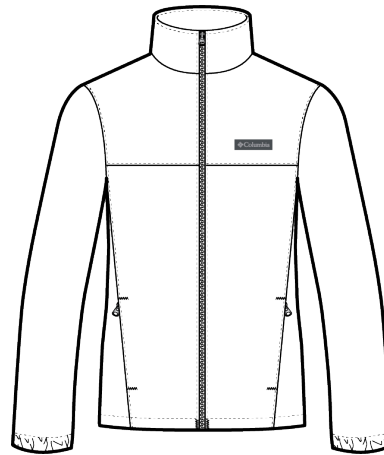

Thumbnail

Line Slot: Mount Grant Fleece FZ
Merchandise Division: Sportswear
Designer: so.tauch
Fit Engineer: ccheng

Merchandise Collection: Outdoor
Developer: ccheng

State: Production
Product Class: Fleece FZ
LO Developer: keerthis

Season: F25
Sourcing Manager: james.burnett

Design: F6MS172522
Style Material Style
XM1247 1725221

Sample LO:
Style Description Pattern
Mount Grant™ M16M3941
Fleece Full Zip

Production LO: India
Base Size Size Scale
M S - XXL

Fit SMU Type
Regular Carry Over, Tag
On

This is confidential and proprietary information of Columbia Sportswear Company. You agree that you will not disclose this information to any third party or use it for any purpose other than on behalf of Columbia. You have no right to use Columbia's name or any of its trademarks, trade names, copyrights, patents, designs or other intellectual property except as set forth in writing by Columbia.